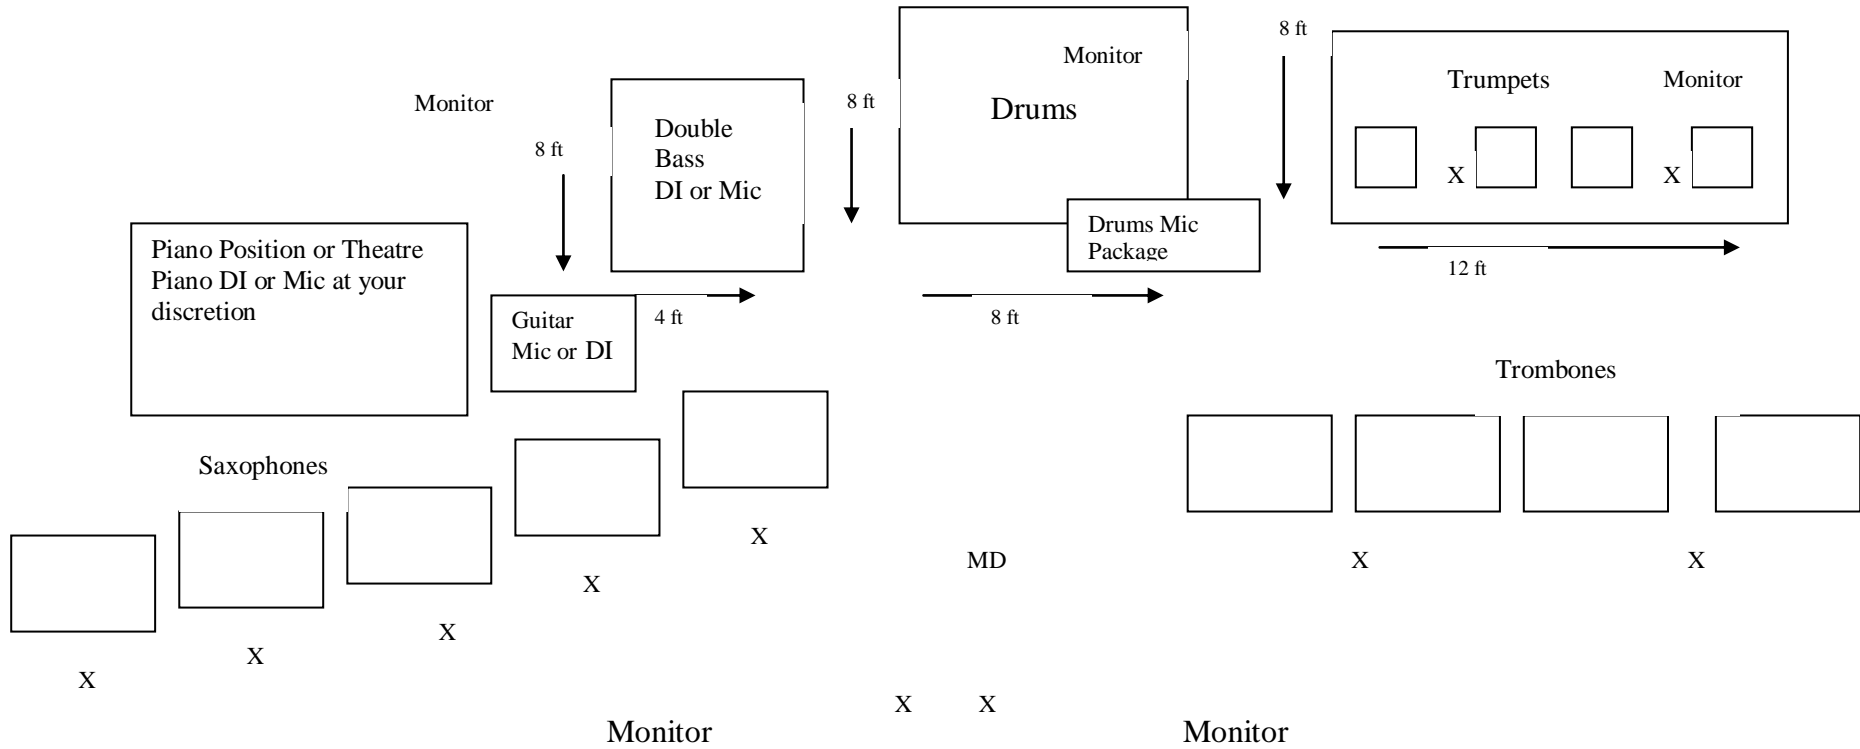

# Moonlight Serenade Orchestra UK Stage Plan

**X = Microphone position**

**NB: Bass does not have to use a riser**