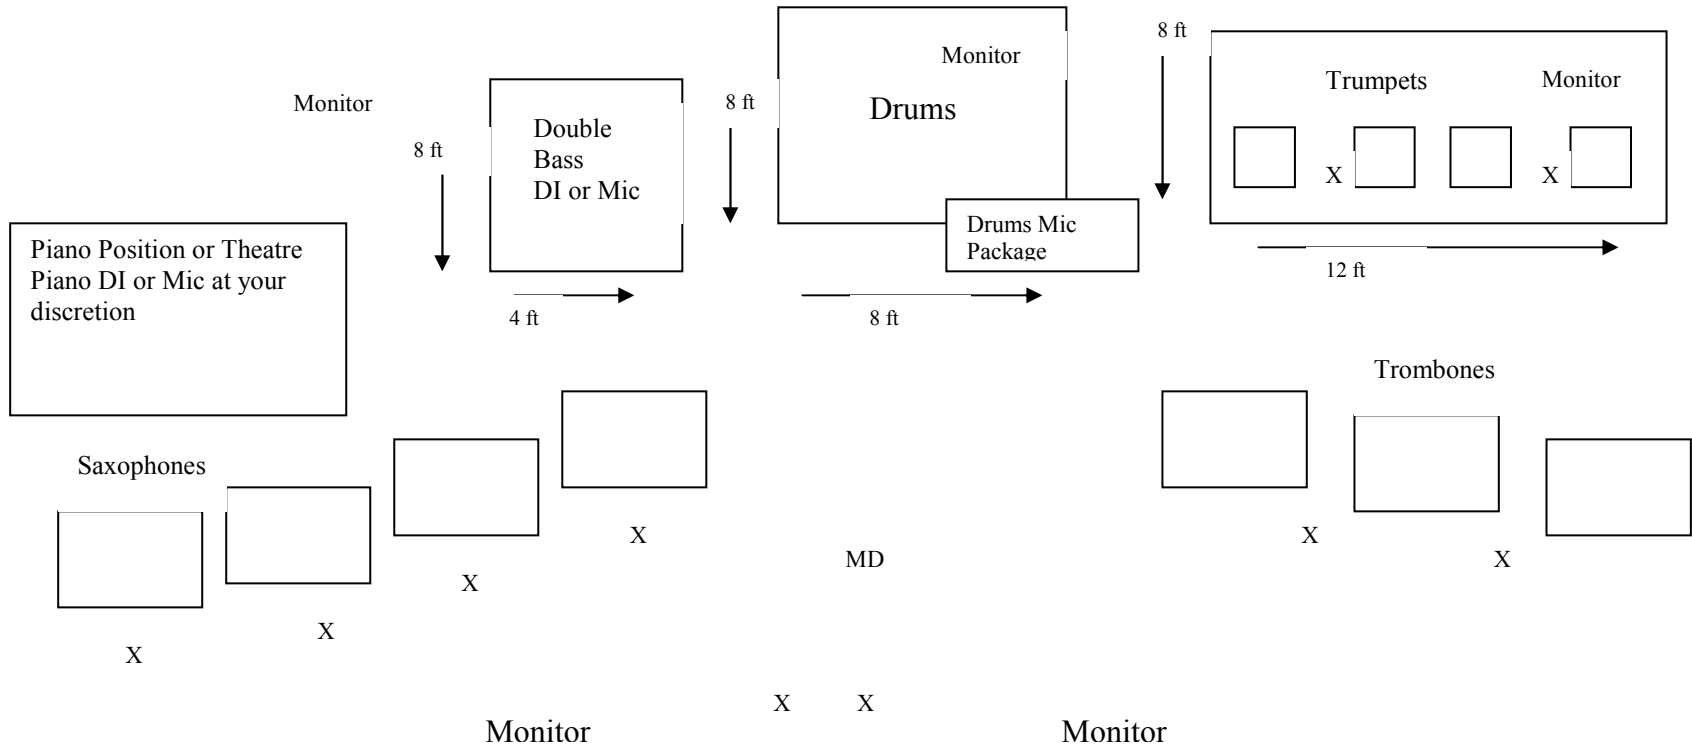

Moonlight Serenade Orchestra UK Stage Plan

X = Microphone position

NB: Bass does not have to use a riser